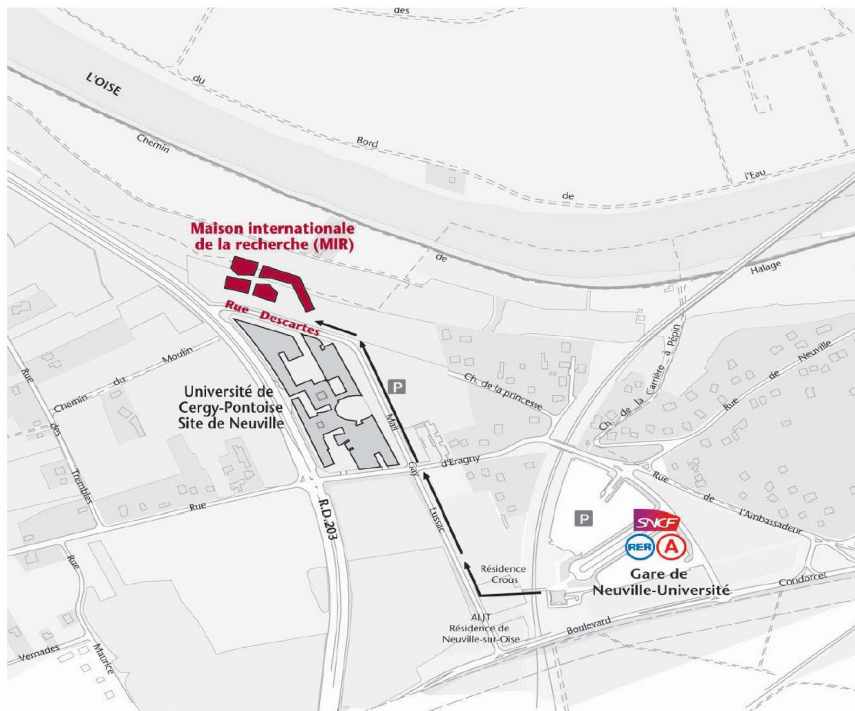

Local travel information

- Maison Internationale de la Recherche,
1, rue Descartes, 95000 Neuville-sur-Oise.
Telephone : +33 1 34 25 64 30

How to reach us

From Central Paris - roughly 45 minutes

- By RER train - line A
Hop on RER A direction West to Cergy-Le-Haut and hop off Neuville-Université; use exit "Université"
- By suburban train
From Paris Saint-Lazare station, hop on the L train direction to Cergy-Le-Haut and hop off at Neuville-Université; use exit "Université"

From Roissy-Charles de Gaulle Airport - roughly 60 minutes

- By bus
 - Follow the signs to get to the bus station Gare routière-Roissypole. If you land at either terminals 2A, 2B, 2C, 2D, 2E, 2F, 2G take the free CDGVAL shuttle to get to the bus station, which travel lasts 5 minutes.
Buy a bus ticket T+. The bus ticket costs €2. It can be purchased at the self-service ticket machine or by sending a sms at the number 93100 with text TDV (1sms = 1ticket), as indicated on the website:
<https://www.transdev-idf.com/actualites-1-sms-1-ticket-627982378>
Bus timetable is also available at this website.
 - Proceed to the bus #9518. After an 1-hour trip on the bus, get off at final stop Cergy-Préfecture, then follow the signs to the nearby train RER A. **Buy a one-way ticket** from the vending machine at the **price of €2**.
- By RER A train
 - Take RER B direction South (to Robinson/Saint-Rémy-les-Chevreuse)
 - Get off at Chatelet les Halles
 - Take RER A direction West to Cergy-Le-Haut
 - Hop off at the Neuville Université. Take exit Université. The CY Advanced Studies - Guesthouse is located after a 7-minute walk.